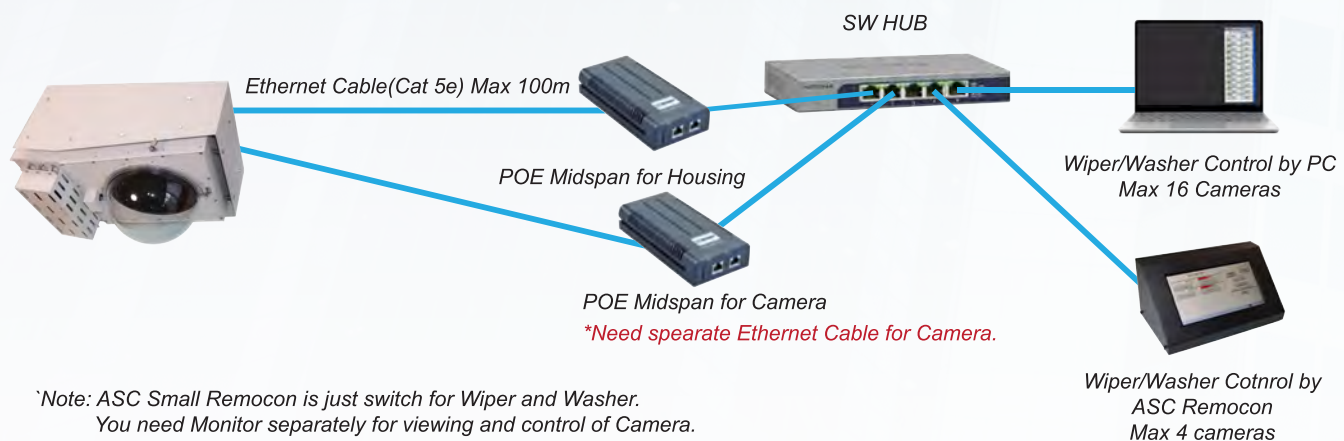

# Compact Remote Controller Model: A-RM4CH

You can control and program Wiper/Washer of ASC Housing by Touch Display !

## Specifications

- Display : 7" Color Touch Display
- Weight : 1.4kg(3.1 lb)
- Power : USB Type-C Adapter
- Input Voltage 100-250VAC 50/60Hz

(Back)

## Outline of System

\*Note: ASC Small Remocon is just switch for Wiper and Washer.  
You need Monitor separately for viewing and control of Camera.

※Specifications are subject to change without prior notice