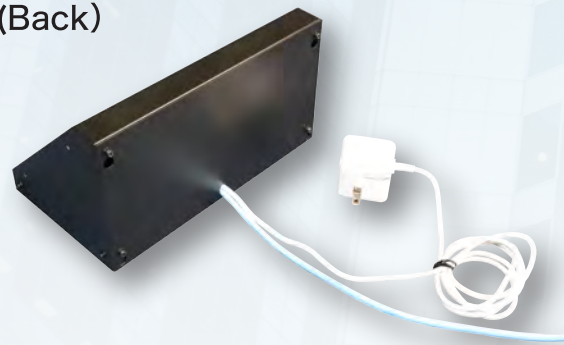

# Compact Remote Controller Model: A-RM4CH

You can control and program Wiper/Washer of ASC Housing by Touch Display !

## Specifications

- Display : 7" Color Touch Display
- Weight : 1.4kg(3.1 lb)
- Power : USB Type-C Adapter
- Input Voltage 100-250VAC 50/60Hz

(Back)

## Outline of System

\*Note: ASC Small Remocon is just switch for Wiper and Washer.  
You need Monitor separately for viewing and control of Camera.

※Specifications are subject to change without prior notice