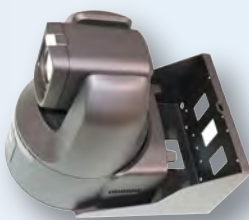

Wall Mount Bracket for Remote Camera Model: A-RMB5

New Middle Size Bracket

A-RMB5(B)
Black

A-RMB5(W)
White

Just fit for Middle Size Camera & Enough Space for Back Connectors

* Photo Example by Canon CR-N400

Necessary Screws for Camera Mount are provided.(Screws for mounting bracket not provided)

Compatible with **Canon** CR-N400, **Sony** BRC-X400, **Panasonic** AW-UE100 etc.