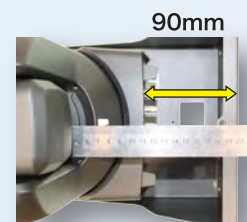

Wall Mount Bracket for Remote Camera Model: A-RMB5

New Middle Size Bracket

A-RMB5(B)
Black

A-RMB5(W)
White

Just fit for Middle Size Camera & Enough Space for Back Connectors

* Photo Example by Canon CR-N400

Necessary Screws for Camera Mount are provided.(Screws for mounting bracket not provided)

Compatible with **Canon** CR-N400, **Sony** BRC-X400, **Panasonic** AW-UE100 etc.