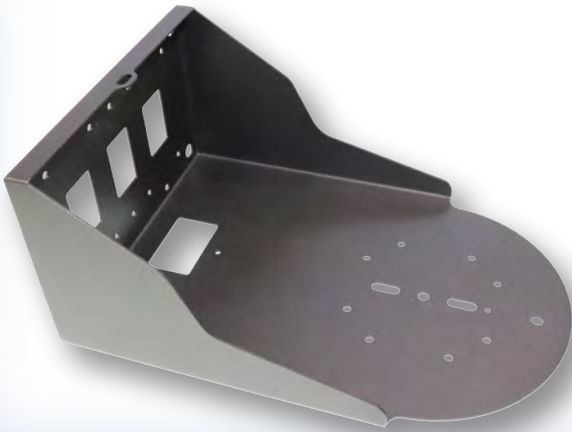

Wall Mount Bracket for Remote Camera Model: A-RMB5

New Middle Size Bracket

A-RMB5(B)
Black

A-RMB5(W)
White

Just fit for Middle Size Camera & Enough Space for Back Connectors

* Photo Example by Canon CR-N400

Necessary Screws for Camera Mount are provided.(Screws for mounting bracket not provided)

Compatible with **Canon** CR-N400, **Sony** BRC-X400, **Panasonic** AW-UE100 etc.