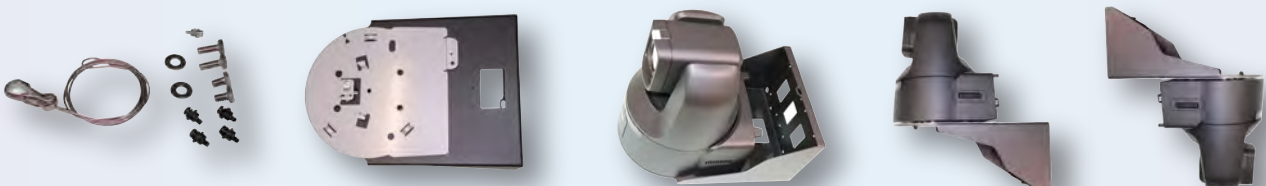

Wall Mount Bracket for Remote Camera Model: A-RMB5

New Middle Size Bracket

A-RMB5(B)
Black

A-RMB5(W)
White

Just fit for Middle Size Camera & Enough Space for Back Connectors

* Photo Example by Canon CR-N400

Necessary Screws for Camera Mount are provided.(Screws for mounting bracket not provided)

Compatible with **Canon** CR-N400, **Sony** BRC-X400, **Panasonic** AW-UE100 etc.